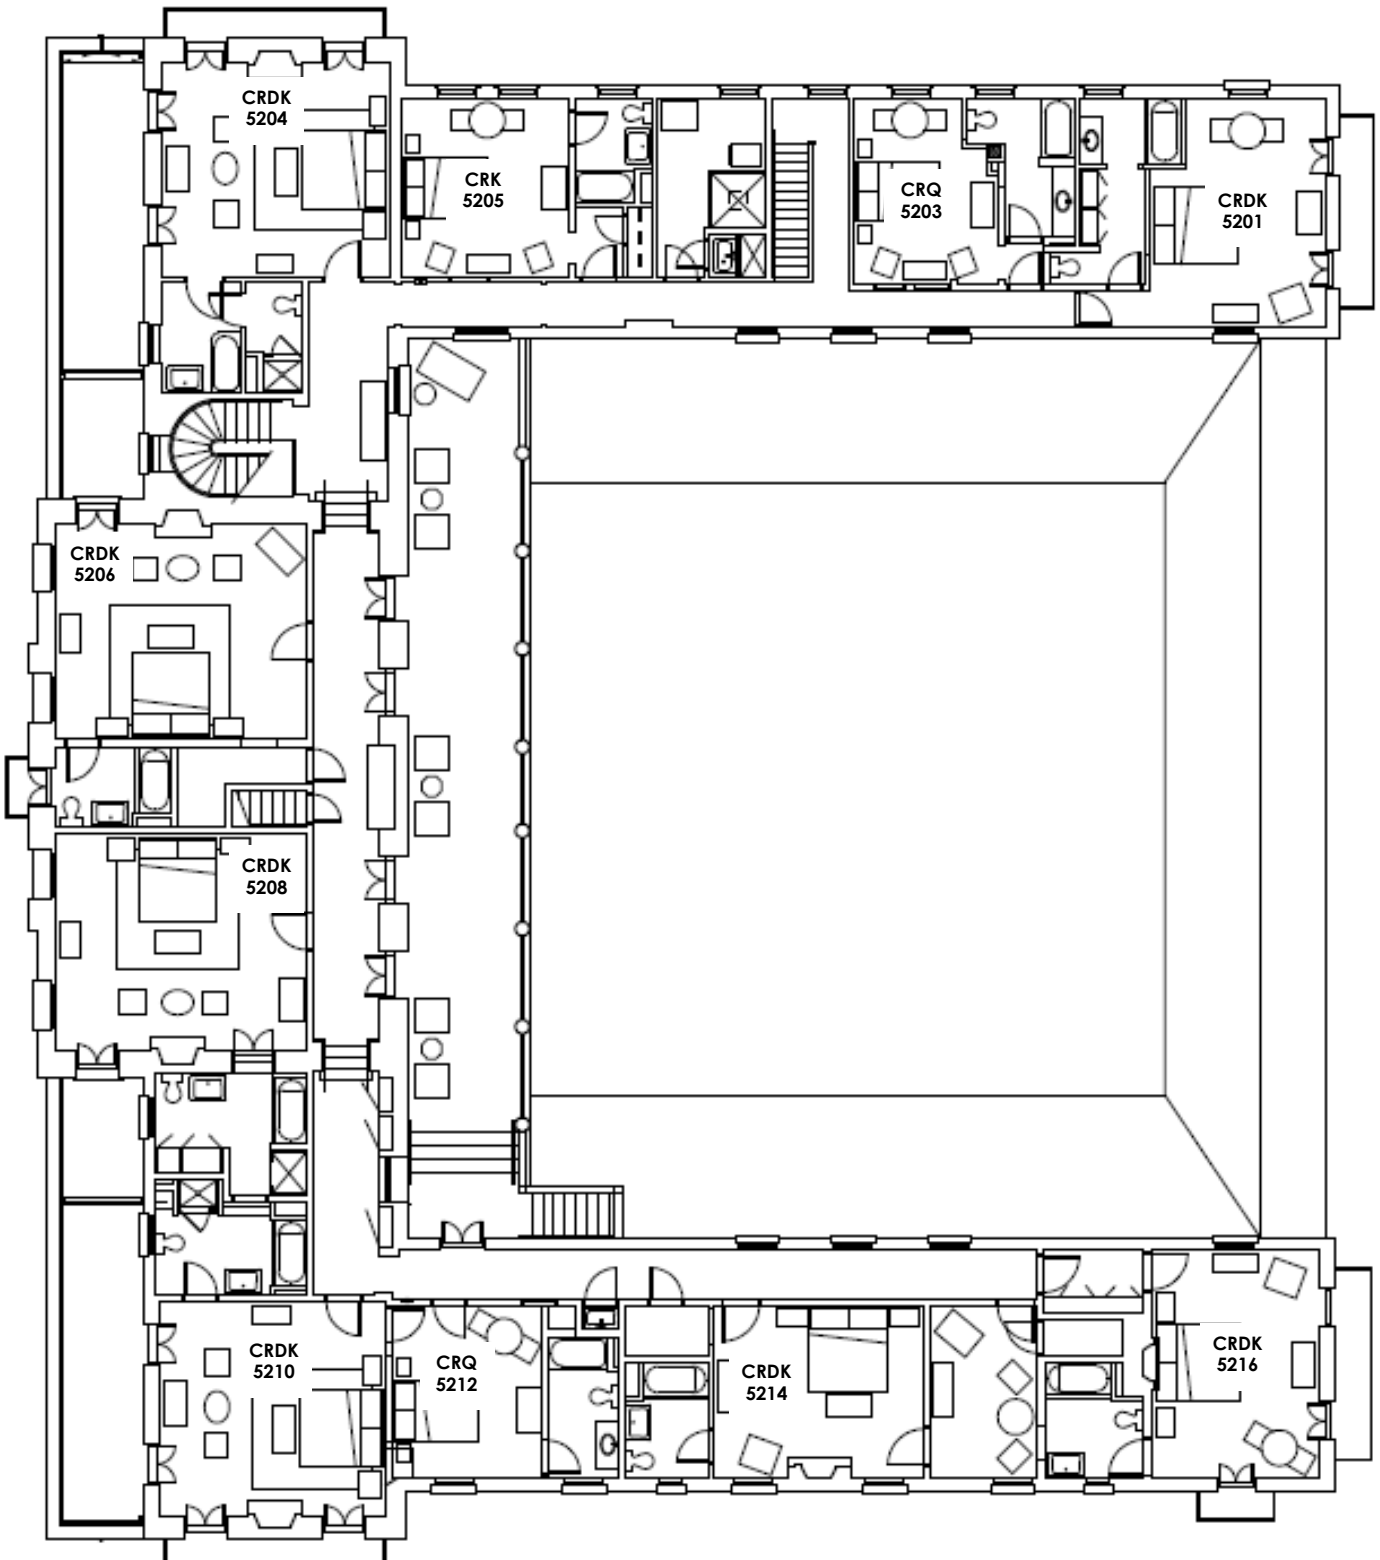

CRANE COTTAGE
First Floor

ROOM TYPE KEY

- CRQQ: Crane Double Queen
- CRDK: Crane Deluxe King
- CRKS: Crane King Suite

CRANE COTTAGE
Second Floor

ROOM TYPE KEY
CRK: Crane King
CRDK: Crane Deluxe King
CRQ: Crane Queen